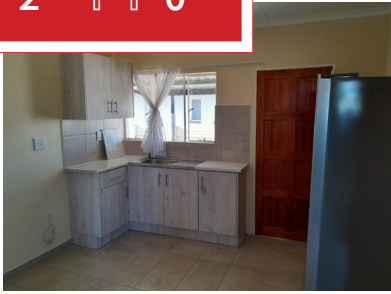

 2
  2
  0

Platinum Village is a modern residential complex at Freedom Park, Rustenburg, North-West

Choose Your New Home

50m2 sized 2 Bedroom Home at R710,000  
Single Bathroom, Lounge, Kitchen and Carport

60m2 sized 3 Bedroom Home at R753,000  
2 Bathrooms, Lounge, Kitchen, and Carport

80m2 sized 4 Bedroom Home at R897,000  
2 Bathrooms, Lounge, Kitchen and Carport

**Monthly Bond Repayment**

Calculated over 20 years at 10.75% with no deposit.

### INTERIOR

Bedrooms	2
Bathrooms	2
Kitchens	1
Recep. Rooms	1
Furnished	Yes